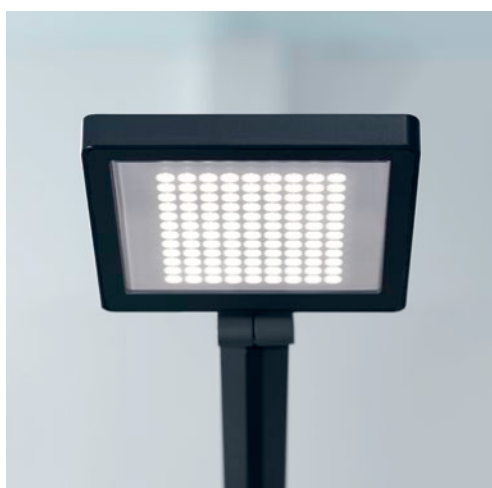

The characteristic joints are an especially attractive feature in an otherwise unobtrusive design: These maintenance-free, self-locking joints allow a high degree of adjustability. A bright LED lamp creates homogeneous, wide-angle task lighting. The neutral light is glare-free thanks to a specially developed reflector. In addition, with only 8 W of installed consumption, PARA.MI is an outstanding energy-saving measure.

PARA.MI is characterized by its clear and timeless design: The luminaire head is limited to a simple rectangular form with gently rounded edges.

It is not only the shape and variety of colors that make PARA.MI so impressive, it also comes with a number of practical functions: The luminaire head can be pivoted and turned. The distinctive self-locking joints – with adjustable double arm in this case – are continuously flexible and completely maintenance free. All parts can be moved simply and effortlessly. All in all, a range of product features that are proven in the modern, efficient office.

PARA.MI is youthful and fresh.
The red color as seen here adds a
cheerful touch to any work station
and in every architectural setting.

Standing, clamped, suspended: Thanks to flexible connection possibilities, PARA.MI adapts optimally to the individual architectural circumstances and existing furniture systems in the office. Apart from the classic luminaire base – optionally available as a rectangular or round variant – the luminaire can be connected to the desk or dividing wall using a clamp for example.