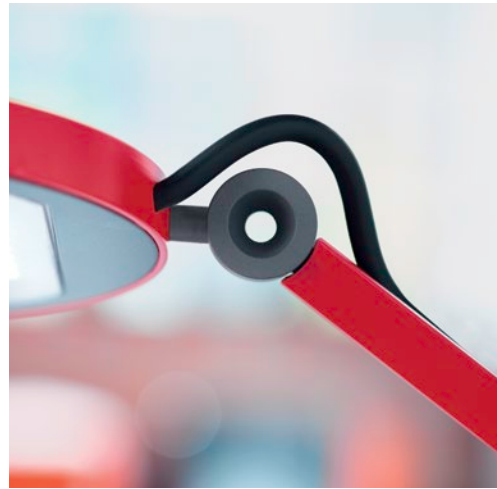

The characteristic joints are an especially attractive feature in an otherwise unobtrusive design: These maintenance-free, self-locking joints allow a high degree of adjustability. A bright LED lamp creates homogeneous, wide-angle task lighting. The neutral light is glare-free thanks to a specially developed reflector. In addition, with only 8 W of installed consumption, PARA.MI is an outstanding energy-saving measure.

PARA.MI is characterized by its clear and timeless design: The luminaire head is limited to a simple rectangular form with gently rounded edges.

It is not only the shape and variety of colors that make PARA.MI so impressive, it also comes with a number of practical functions: The luminaire head can be pivoted and turned. The distinctive self-locking joints – with adjustable double arm in this case – are continuously flexible and completely maintenance free. All parts can be moved simply and effortlessly. All in all, a range of product features that are proven in the modern, efficient office.

PARA.MI is youthful and fresh.
The red color as seen here adds a
cheerful touch to any work station
and in every architectural setting.

Standing, clamped, suspended: Thanks to flexible connection possibilities, PARA.MI adapts optimally to the individual architectural circumstances and existing furniture systems in the office. Apart from the classic luminaire base – optionally available as a rectangular or round variant – the luminaire can be connected to the desk or dividing wall using a clamp for example.