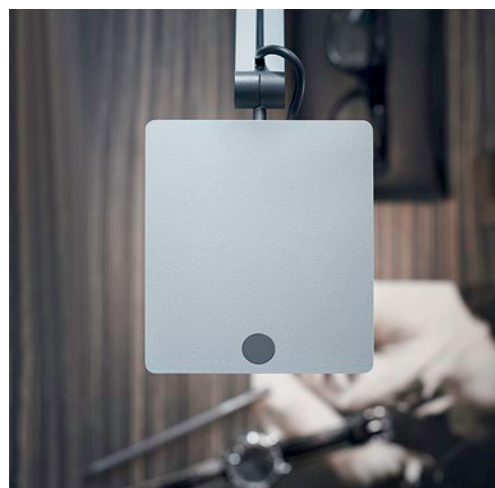

The characteristic joints are an especially attractive feature in an otherwise unobtrusive design: These maintenance-free, self-locking joints allow a high degree of adjustability. A bright LED lamp creates homogeneous, wide-angle task lighting. The neutral light is glare-free thanks to a specially developed reflector. In addition, with only 8 W of installed consumption, PARA.MI is an outstanding energy-saving measure.

PARA.MI is characterized by its clear and timeless design: The luminaire head is limited to a simple rectangular form with gently rounded edges.

It is not only the shape and variety of colors that make PARA.MI so impressive, it also comes with a number of practical functions: The luminaire head can be pivoted and turned. The distinctive self-locking joints – with adjustable double arm in this case – are continuously flexible and completely maintenance free. All parts can be moved simply and effortlessly. All in all, a range of product features that are proven in the modern, efficient office.

PARA.MI is youthful and fresh.
The red color as seen here adds a
cheerful touch to any work station
and in every architectural setting.

Standing, clamped, suspended: Thanks to flexible connection possibilities, PARA.MI adapts optimally to the individual architectural circumstances and existing furniture systems in the office. Apart from the classic luminaire base – optionally available as a rectangular or round variant – the luminaire can be connected to the desk or dividing wall using a clamp for example.

PARA.MI comes with a round or rectangular luminaire head, single or double adjustable arm and as an undercabinet variant for connection to a furniture system.

PARA.MI is available with a classic luminaire base (round or rectangular) with clamp connection (horizontal or vertical) as well as the option to connect to a furniture rail system (horizontal or vertical).