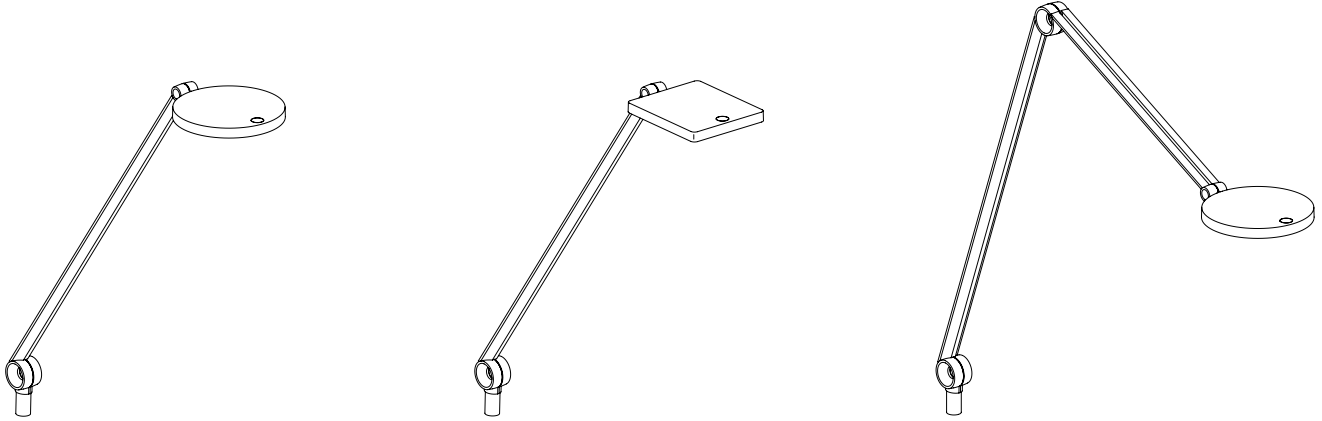

PARA.MI is characterized by its clear and timeless design: The luminaire head is limited to a simple rectangular form with gently rounded edges.

It is not only the shape and variety of colors that make PARA.MI so impressive, it also comes with a number of practical functions: The luminaire head can be pivoted and turned. The distinctive self-locking joints – with adjustable double arm in this case – are continuously flexible and completely maintenance free. All parts can be moved simply and effortlessly. All in all, a range of product features that are proven in the modern, efficient office.

PARA.MI also cuts a dash in the home office. And just the way you want it, with luminaire head, arm, and standing base – shown here in silver for example with easily adjustable arm and rectangular luminaire head.

PARA.MI is youthful and fresh.
The red color as seen here adds a
cheerful touch to any work station
and in every architectural setting.

Standing, clamped, suspended: Thanks to flexible connection possibilities, PARA.MI adapts optimally to the individual architectural circumstances and existing furniture systems in the office. Apart from the classic luminaire base – optionally available as a rectangular or round variant – the luminaire can be connected to the desk or dividing wall using a clamp for example.

PARA.MI comes with a round or rectangular luminaire head, single or double adjustable arm and as an undercabinet variant for connection to a furniture system.

PARA.MI is available with a classic luminaire base (round or rectangular) with clamp connection (horizontal or vertical) as well as the option to connect to a furniture rail system (horizontal or vertical).