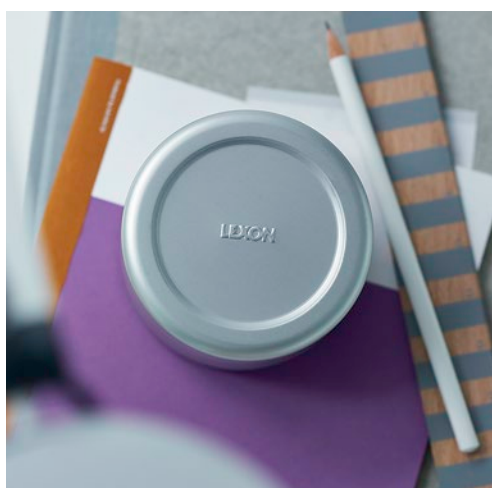

PARA.MI is characterized by its clear and timeless design: The luminaire head is limited to a simple rectangular form with gently rounded edges.

It is not only the shape and variety of colors that make PARA.MI so impressive, it also comes with a number of practical functions: The luminaire head can be pivoted and turned. The distinctive self-locking joints – with adjustable double arm in this case – are continuously flexible and completely maintenance free. All parts can be moved simply and effortlessly. All in all, a range of product features that are proven in the modern, efficient office.