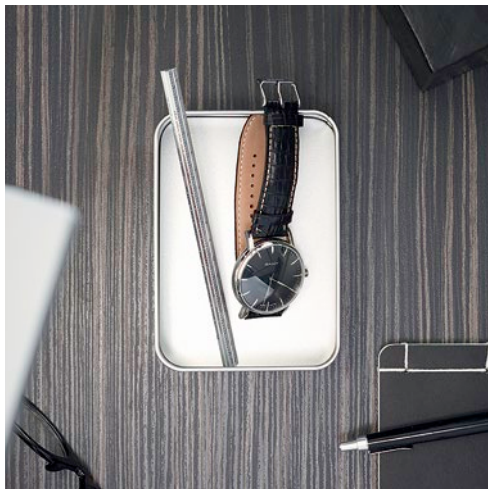

PARA.MI is characterized by its clear and timeless design: The luminaire head is limited to a simple rectangular form with gently rounded edges.

It is not only the shape and variety of colors that make PARA.MI so impressive, it also comes with a number of practical functions: The luminaire head can be pivoted and turned. The distinctive self-locking joints – with adjustable double arm in this case – are continuously flexible and completely maintenance free. All parts can be moved simply and effortlessly. All in all, a range of product features that are proven in the modern, efficient office.

PARA.MI is youthful and fresh.
The red color as seen here adds a
cheerful touch to any work station
and in every architectural setting.

Standing, clamped, suspended: Thanks to flexible connection possibilities, PARA.MI adapts optimally to the individual architectural circumstances and existing furniture systems in the office. Apart from the classic luminaire base – optionally available as a rectangular or round variant – the luminaire can be connected to the desk or dividing wall using a clamp for example.

PARA.MI comes with a round or rectangular luminaire head, single or double adjustable arm and as an undercabinet variant for connection to a furniture system.

PARA.MI is available with a classic luminaire base (round or rectangular) with clamp connection (horizontal or vertical) as well as the option to connect to a furniture rail system (horizontal or vertical).