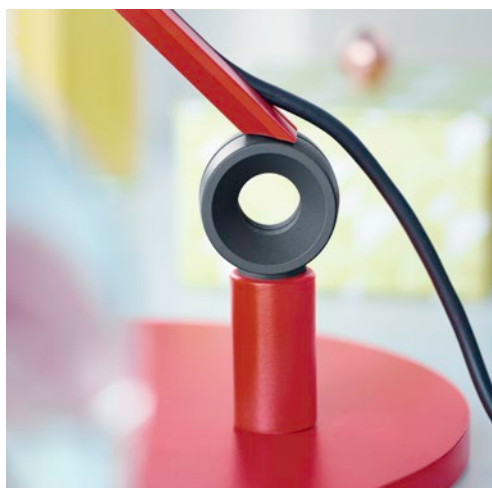

“Only a change of perspective clears the way for something new,” says designer Burkhard Schlee of Schlee Design. With PARA.MI, the designer is setting new standards together with Waldmann in terms of bringing individuality to the table: The task luminaire allows individual elements and colors to be combined into one individual whole, however you want it. A round or square luminaire head, adjustable single or double arm, round or square base, and various connection possibilities for furniture, combined with high-quality surfaces. With PARA.MI, personal design features and adjustments for the modern office environment have no boundaries.

The characteristic joints are an especially attractive feature in an otherwise unobtrusive design: These maintenance-free, self-locking joints allow a high degree of adjustability. A bright LED lamp creates homogeneous, wide-angle task lighting. The neutral light is glare-free thanks to a specially developed reflector. In addition, with only 8 W of installed consumption, PARA.MI is an outstanding energy-saving measure.

PARA.MI is characterized by its clear and timeless design: The luminaire head is limited to a simple rectangular form with gently rounded edges.

It is not only the shape and variety of colors that make PARA.MI so impressive, it also comes with a number of practical functions: The luminaire head can be pivoted and turned. The distinctive self-locking joints – with adjustable double arm in this case – are continuously flexible and completely maintenance free. All parts can be moved simply and effortlessly. All in all, a range of product features that are proven in the modern, efficient office.