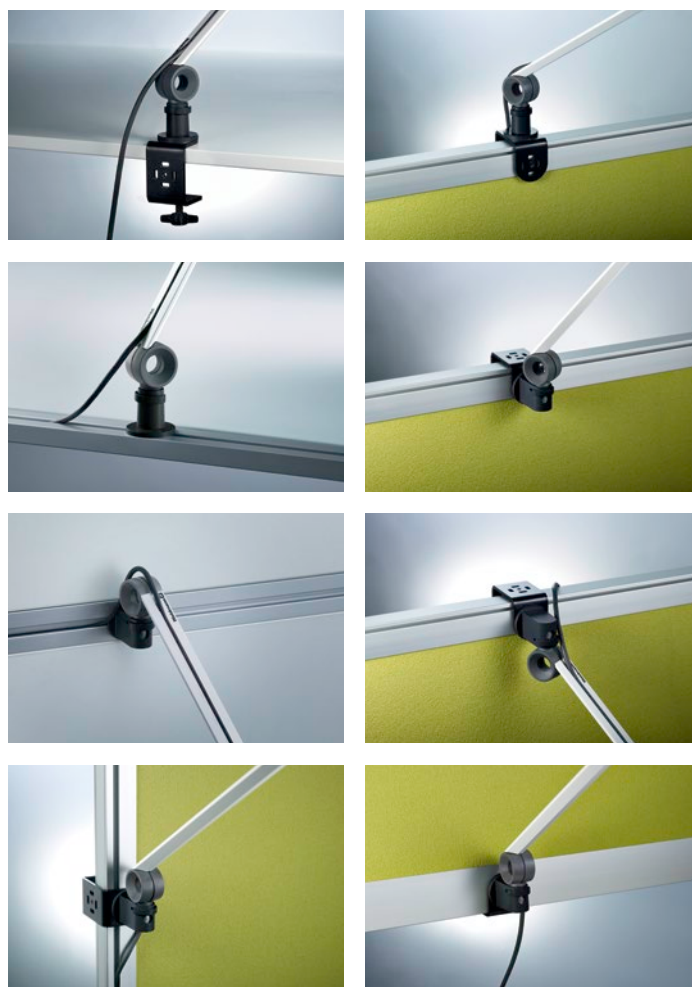

PARA.MI is characterized by its clear and timeless design: The luminaire head is limited to a simple rectangular form with gently rounded edges.

It is not only the shape and variety of colors that make PARA.MI so impressive, it also comes with a number of practical functions: The luminaire head can be pivoted and turned. The distinctive self-locking joints – with adjustable double arm in this case – are continuously flexible and completely maintenance free. All parts can be moved simply and effortlessly. All in all, a range of product features that are proven in the modern, efficient office.

PARA.MI also cuts a dash in the home office. And just the way you want it, with luminaire head, arm, and standing base – shown here in silver for example with easily adjustable arm and rectangular luminaire head.

PARA.MI is youthful and fresh.
The red color as seen here adds a
cheerful touch to any work station
and in every architectural setting.

Standing, clamped, suspended: Thanks to flexible connection possibilities, PARA.MI adapts optimally to the individual architectural circumstances and existing furniture systems in the office. Apart from the classic luminaire base – optionally available as a rectangular or round variant – the luminaire can be connected to the desk or dividing wall using a clamp for example.

PARA.MI comes with a round or rectangular luminaire head, single or double adjustable arm and as an undercabinet variant for connection to a furniture system.

PARA.MI is available with a classic luminaire base (round or rectangular) with clamp connection (horizontal or vertical) as well as the option to connect to a furniture rail system (horizontal or vertical).