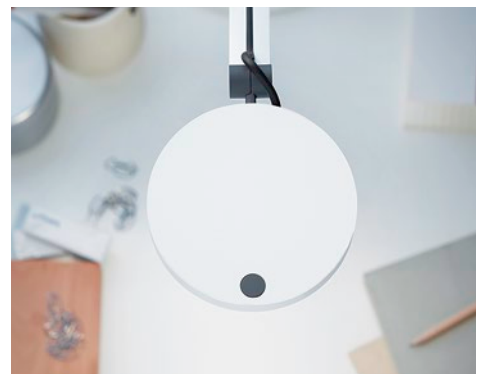

PARA.MI
TASK LUMINAIRES